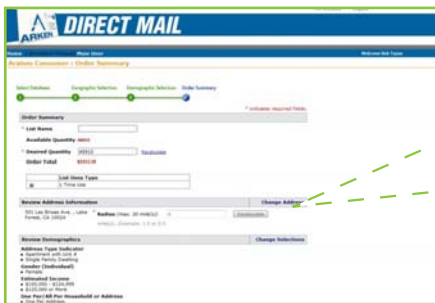

Easy to Define

Define your successful customer profile and increase your percentage of positive return.

"I know who my best customers are. I needed a way to duplicate the good ones and not waste money marketing to non-buyers."

It really is that easy. Everything you need is in one place including design, demographic list, postage, delivery, mailing, etc... Making new customers has never been easier or this quick.

Try it for yourself today www.arkentech.com

Get started now at www.arkentech.com

Or contact us at:
1.866.903.1806
sales@arkentech.com

1150 Enterprise Drive
Suite 200
Coppell, TX 75019
1.866.903.1806